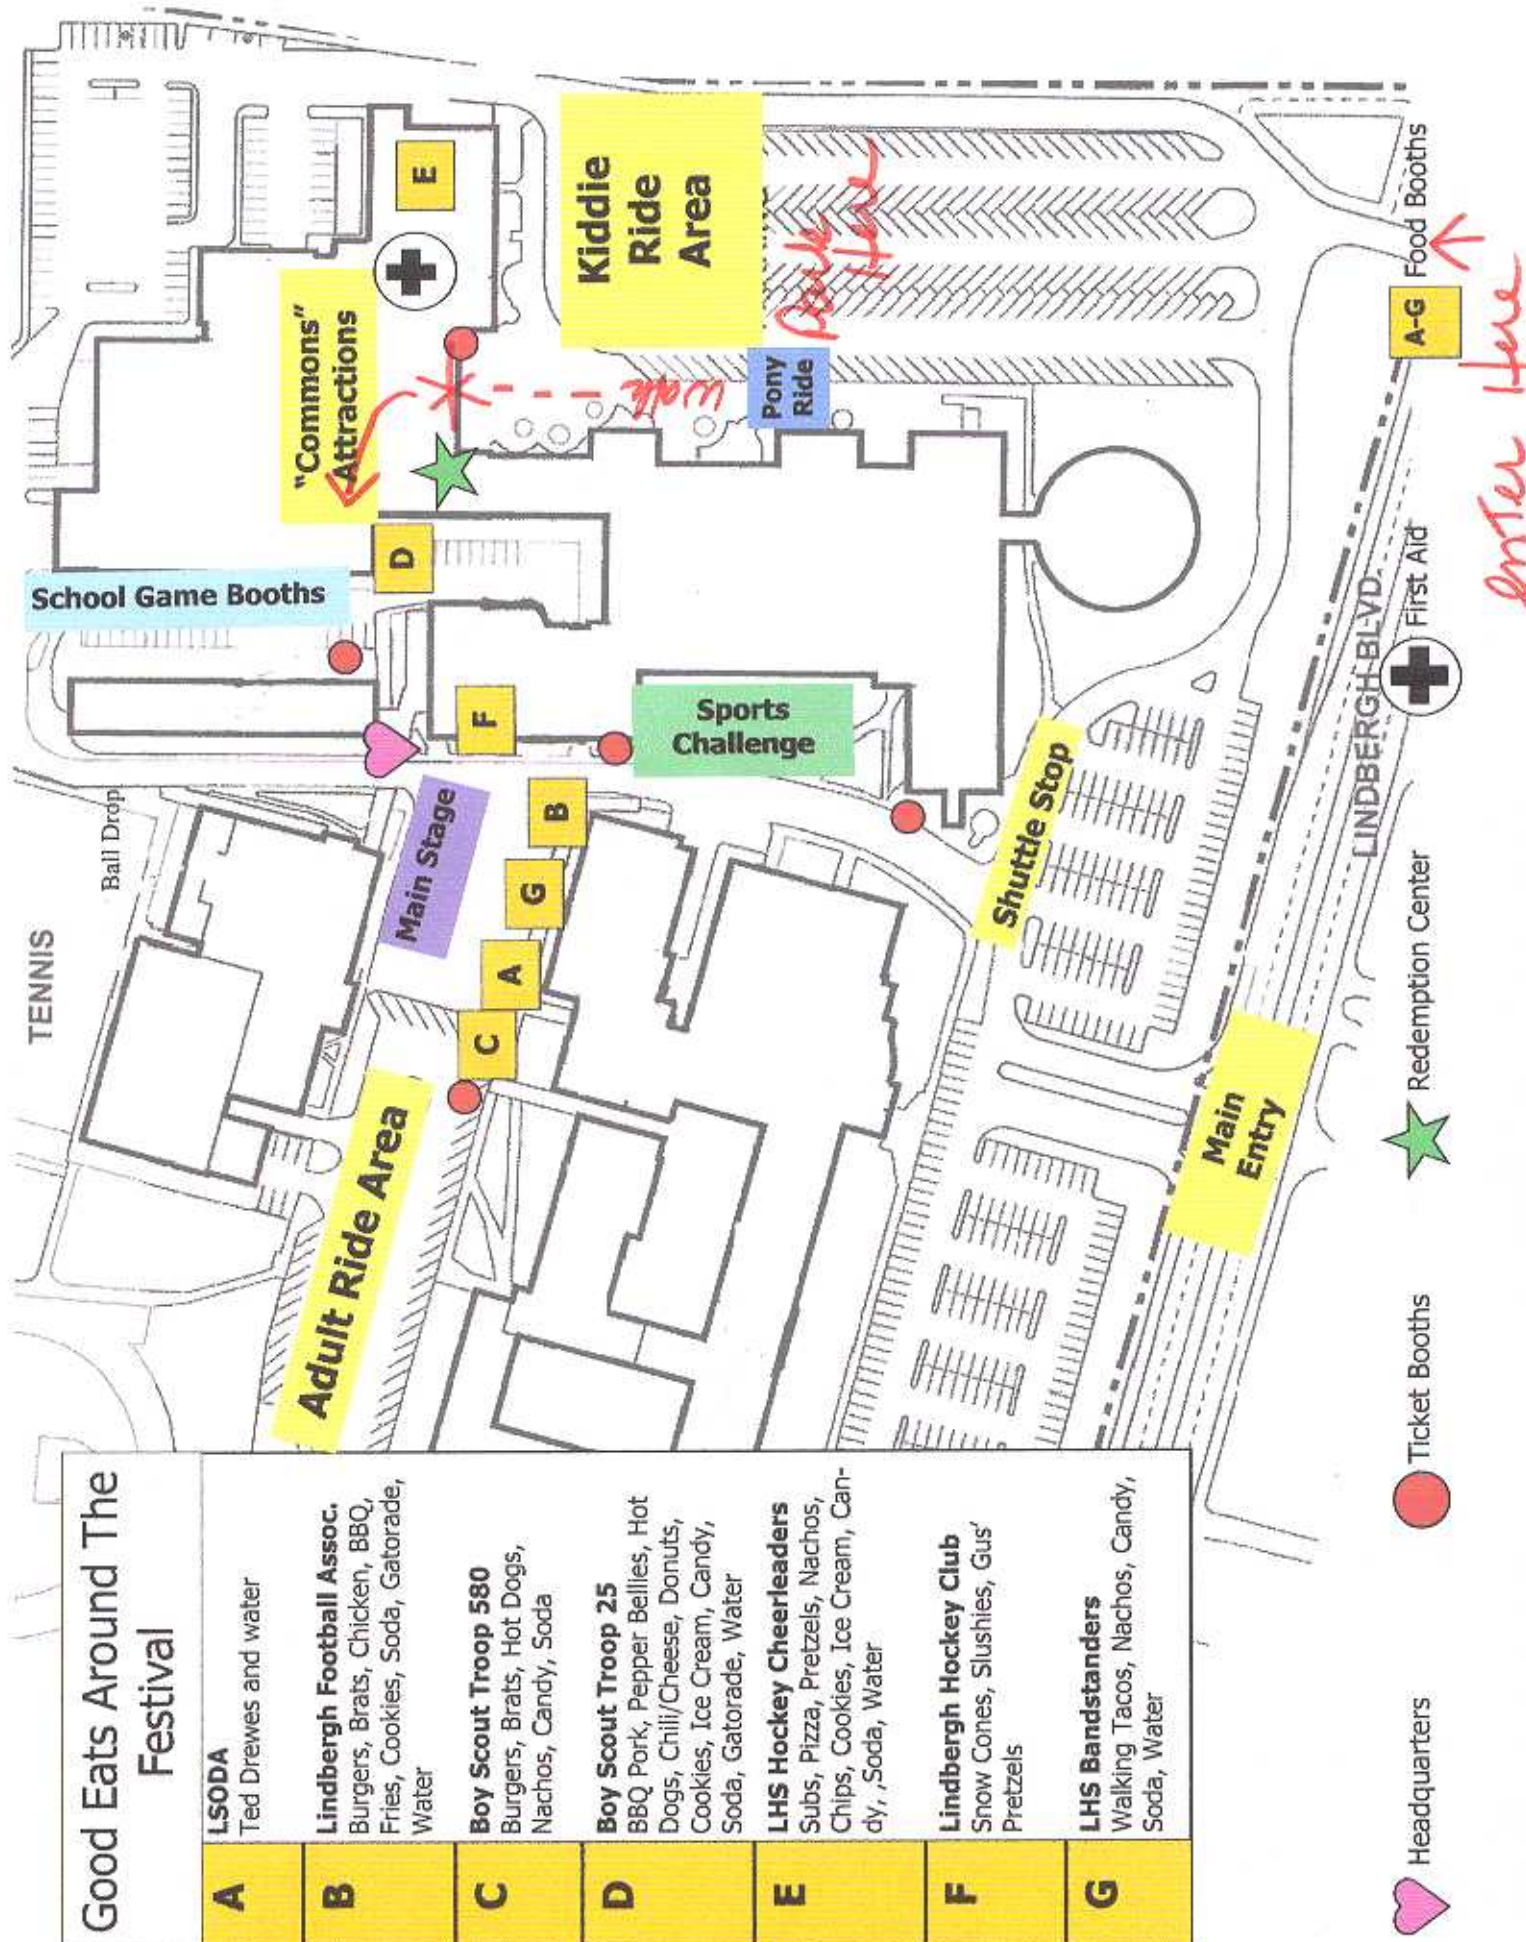

# Good Eats Around The Festival

<b>A</b>	<b>LSODA</b> Ted Drewes and water
<b>B</b>	<b>Lindbergh Football Assoc.</b> Burgers, Brats, Chicken, BBQ, Fries, Cookies, Soda, Gatorade, Water
<b>C</b>	<b>Boy Scout Troop 580</b> Burgers, Brats, Hot Dogs, Nachos, Candy, Soda
<b>D</b>	<b>Boy Scout Troop 25</b> BBQ Pork, Pepper Bellies, Hot Dogs, Chili/Cheese, Donuts, Cookies, Ice Cream, Candy, Soda, Gatorade, Water
<b>E</b>	<b>LHS Hockey Cheerleaders</b> Subs, Pizza, Pretzels, Nachos, Chips, Cookies, Ice Cream, Candy, Soda, Water
<b>F</b>	<b>Lindbergh Hockey Club</b> Snow Cones, Slushies, Gus' Pretzels
<b>G</b>	<b>LHS Bandstanders</b> Walking Tacos, Nachos, Candy, Soda, Water

Headquarters

Ticket Booths

Redemption Center

First Aid

A-G Food Booths

Enter Here